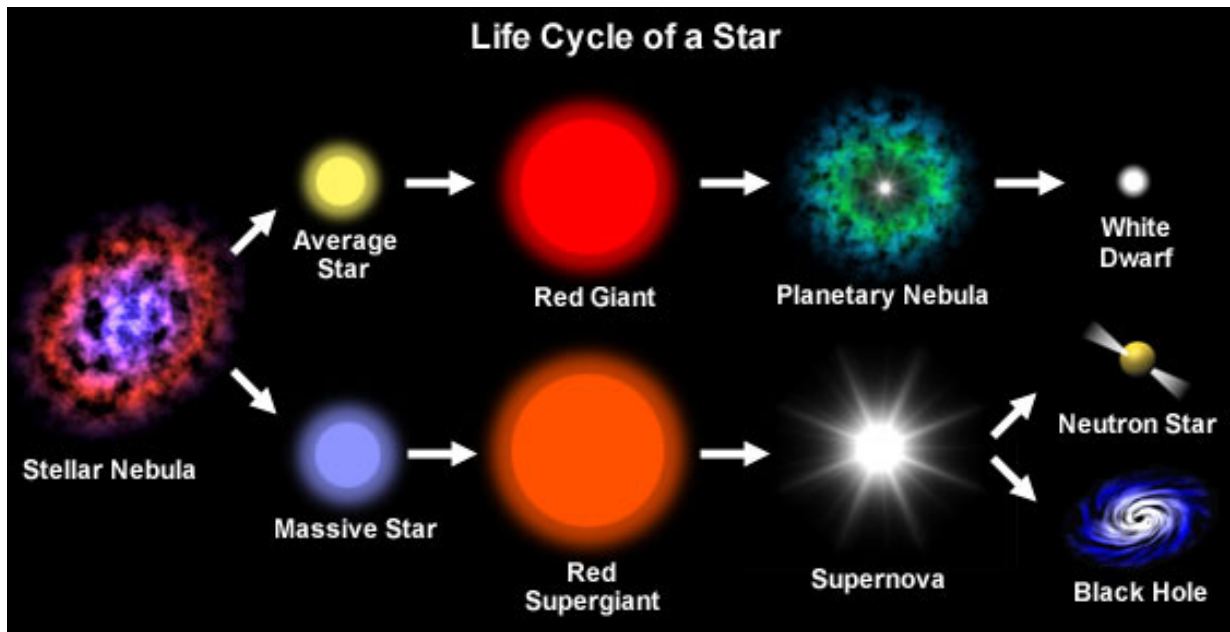

# STAR LIFE

Glossory

**STAR LIFE/ STAR LIFE CYCLE:** *Life cycle of star from born to die.*(ជីវិតរបស់ផ្កាយ)

**SUPERNOVA:** *a star that suddenly increases greatly in brightness because of a catastrophic explosion that ejects most of its mass.* ការបន្ទុះ និងស្លាប់របស់ផ្កាយ

## Star Life or Star Cycle

Do you ever know that star have many different color? Do you know that star can explode and make a gianatic mass of dust? Do you ever think that the star has its life? Star deos all of that. According to schoolsobservatory.org, Stars are formed in clouds of gas and dust, known as nebulae. Nuclear reactions at the centre (or core) of stars provides enough energy to make them shine brightly for many years. The exact lifetime of a star depends very much on its size. Very large, massive stars burn their fuel much faster than smaller stars and may only last a few hundred thousand years. Eventually, the hydrogen fuel that powers the nuclear reactions within stars will begin to run out, and they will enter the final phases of their lifetime. Over time, they will expand, cool and change colour to become red giants. The path they follow beyond that depends on the mass of the star. Look at the image below, you can see how star form and how it die. When it die it can become a white dwarf, neutron star and black hole.